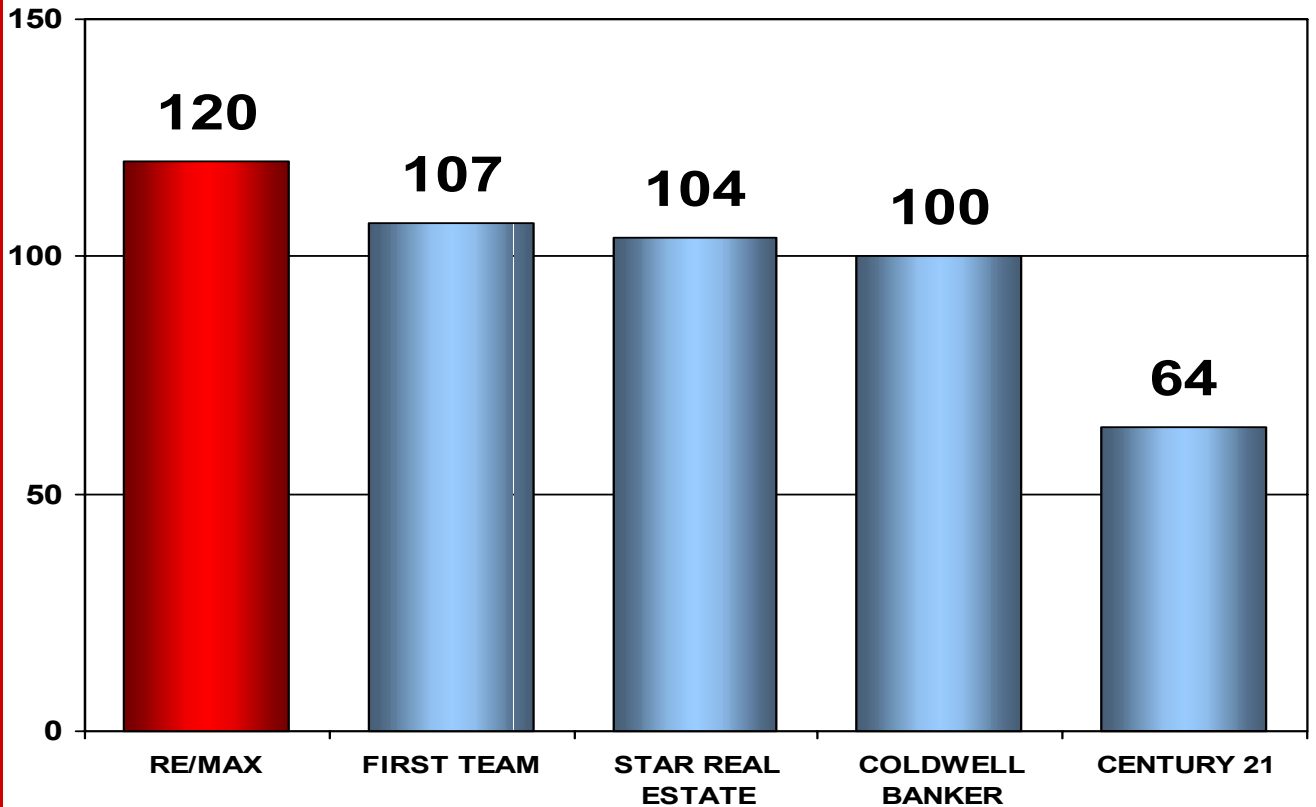

Outstanding Agents. Outstanding Results.SM

Costa Mesa

Total Units by All Offices Affiliated with Real Estate Brands
1/1/04 - 12/31/04

Data provided by Real Data Strategies, Inc. The above representation is based in whole or in part on data supplied by the Southern California Multiple Listing Service. RE/MAX[®], the Multiple Listing Service, and the member Associations of REALTORS[®] do not guarantee or are in any way responsible for data accuracy. The data includes all reported closed transactions, sellers represented and buyers represented, including buyers represented in dual agency relationships in the above referenced city and/or zip code. Due to MLS reporting methods and allowable reporting policies, this data is informational, may not be completely accurate and should not be relied upon. Data maintained by the Boards or their MLS's may not reflect all real estate activity in the market. Figures compiled 1/1/04 - 12/31/04. This is not intended to solicit property currently listed with any other broker.