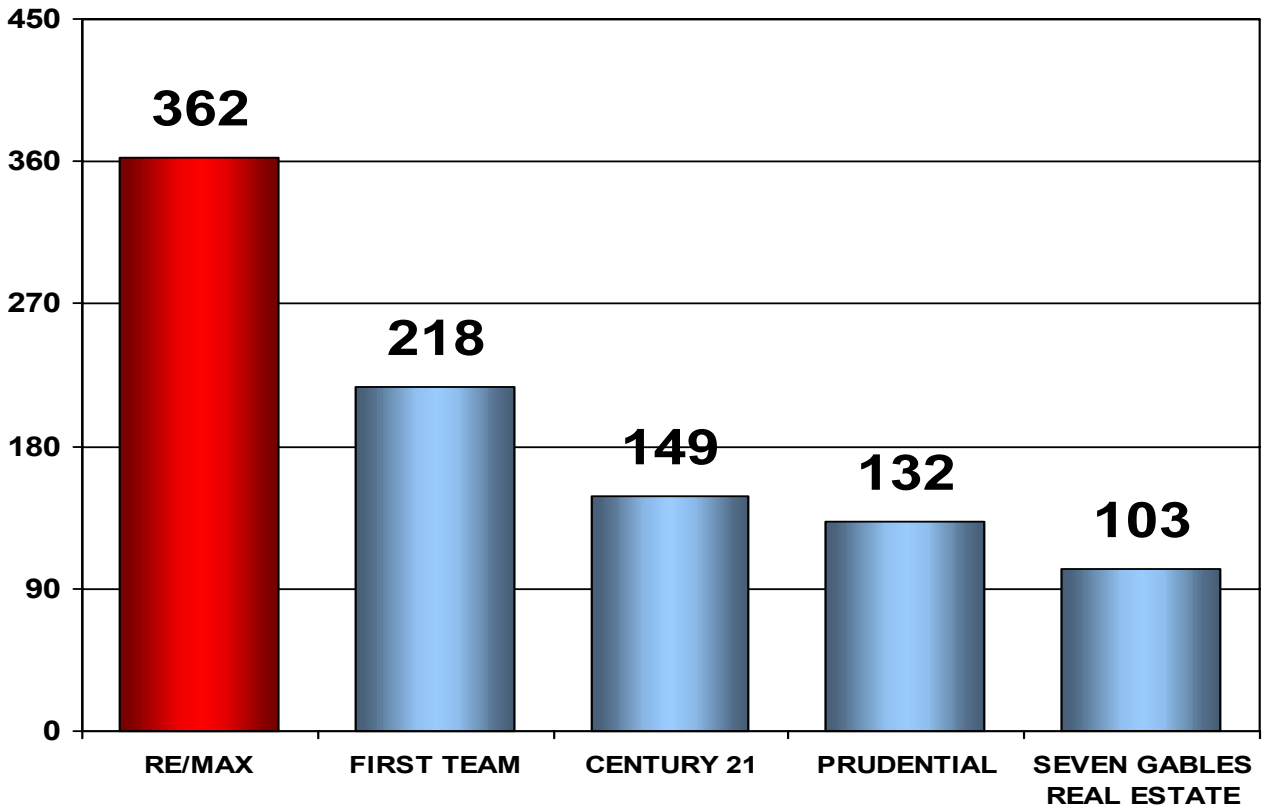

Outstanding Agents. Outstanding Results.™

Tustin

Total Units by All Offices Affiliated with Real Estate Brands
1/1/04 - 12/31/04

Data provided by Real Data Strategies, Inc. The above representation is based in whole or in part on data supplied by the Southern California Multiple Listing Service. RE/MAX®, the Multiple Listing Service, and the member Associations of REALTORS® do not guarantee or are in any way responsible for data accuracy. The data includes all reported closed transactions, sellers represented and buyers represented, including buyers represented in dual agency relationships in the above referenced city and/or zip code. Due to MLS reporting methods and allowable reporting policies, this data is informational, may not be completely accurate and should not be relied upon. Data maintained by the Boards or their MLS's may not reflect all real estate activity in the market. Figures compiled 1/1/04 - 12/31/04. This is not intended to solicit property currently listed with any other broker.