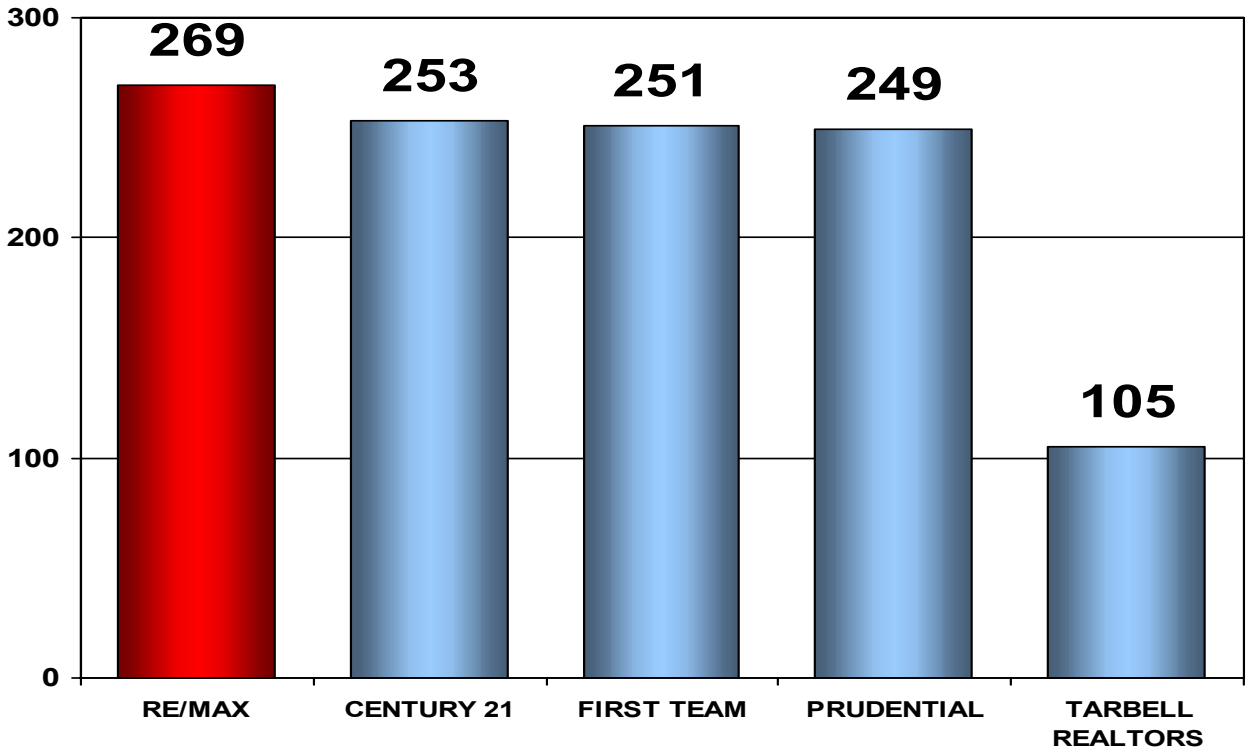

Outstanding Agents. Outstanding Results.SM

Yorba Linda

Total Units by All Offices Affiliated with Real Estate Brands
1/1/04 - 12/31/04

Data provided by Real Data Strategies, Inc. The above representation is based in whole or in part on data supplied by the Southern California Multiple Listing Service. RE/MAX[®], the Multiple Listing Service, and the member Associations of REALTORS[®] do not guarantee or are in any way responsible for data accuracy. The data includes all reported closed transactions, sellers represented and buyers represented, including buyers represented in dual agency relationships in the above referenced city and/or zip code. Due to MLS reporting methods and allowable reporting policies, this data is informational, may not be completely accurate and should not be relied upon. Data maintained by the Boards or their MLS's may not reflect all real estate activity in the market. Figures compiled 1/1/04 - 12/31/04. This is not intended to solicit property currently listed with any other broker.